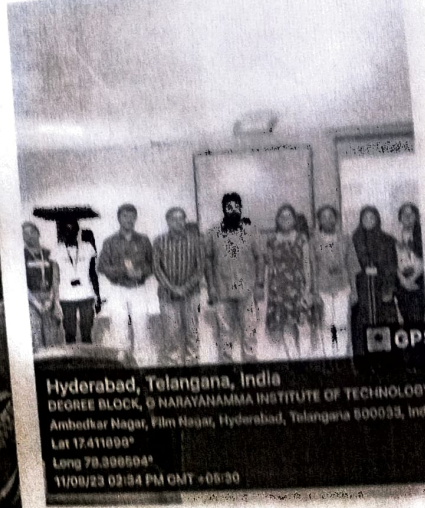

Hyderabad, Telangana, India
DEGREE BLOCK, O NARAYANAMMA INSTITUTE OF TECHNOLOGY
Ambedkar Nagar, Film Nagar, Hyderabad, Telangana 500033, India
Lat 17.411699°
Long 78.398504°
11/08/23 02:34 PM GMT +05:30