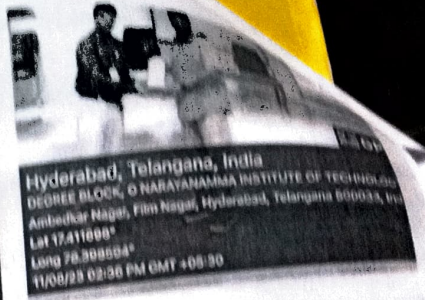

Hyderabad, Telangana, India
DEGREE BLOCK, O NARAYANAMMA INSTITUTE OF TECHNOLOGY
Ambedkar Nagar, Film Nagar, Hyderabad, Telangana 500033, India
Lat 17.411699°
Long 78.398504°
11/08/23 02:36 PM GMT +05:30